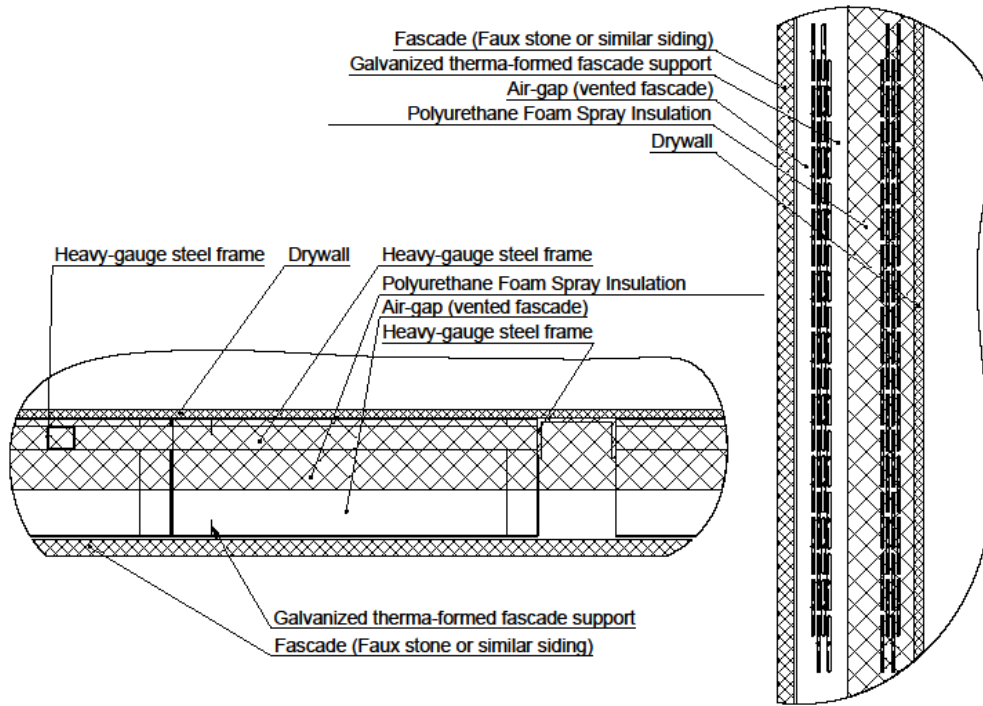

Typical wall composition

1