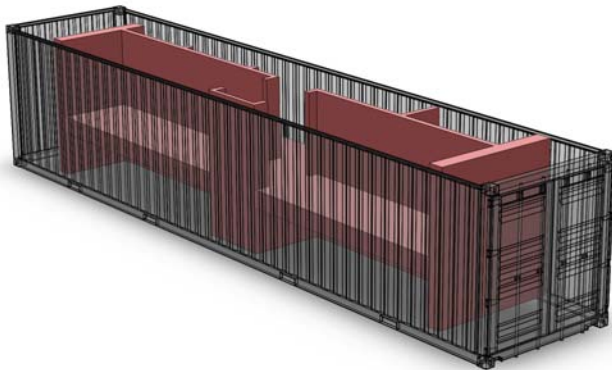

LD Superior Homes Corporation
Better, Cheaper and Quicker!

A NEW Paradigm in the Construction Industry:

- Sectional Prefabricated Homes, manufactured OFFSHORE in Shanghai, China
- Patent protected design allows for any design up to 4 storeys high.
- Complete Sections shipped in regular size containers
- Assembled on site within days
- CSA A277 compliant
- **Reduced labour cost reduces price**
- Indoor manufactured to highest engineering specs – highest quality
- Single Family, Town Homes, Low Rise Apartment Buildings

Unique Designs available

Section in typical shipping container

Welded Heavy Gauge Steel Frame

Indoor Manufacturing

Wall Support

Absolute Rigidity

Welded Stair Case

Stairs and Drywall Part Finished.